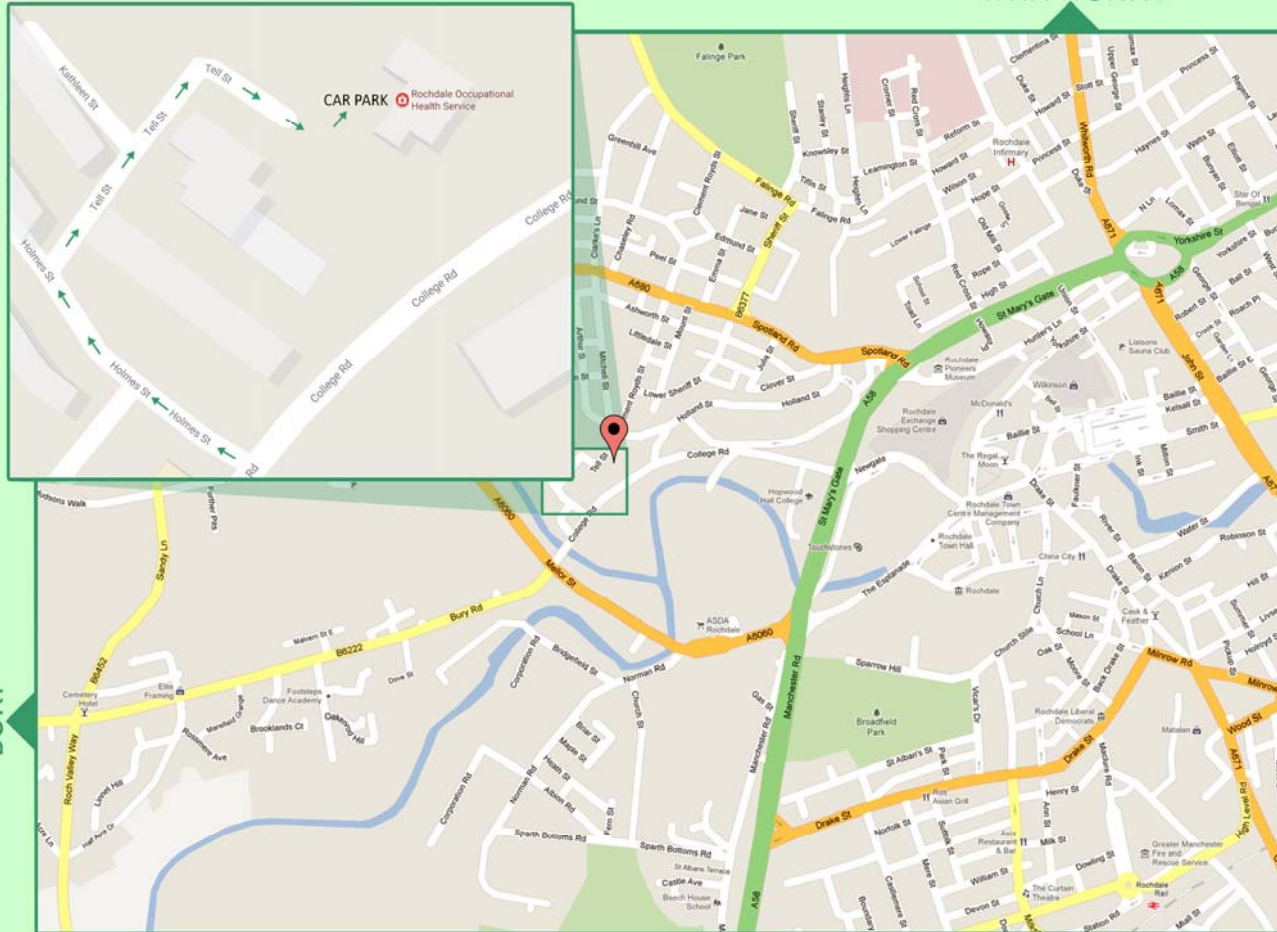

Rochdale Occupational Health Service Ltd

Nuffield House, College Road, Rochdale, OL12 6AE

Telephone: 01706 648855

Email: occ.health@rohs.co.uk

WHITWORTH

LITTLEBOROUGH

MIDDLETON/MANCHESTER

BURY

DIRECTIONS

TO MAIN ENTRANCE & CAR PARK

ROHS is situated on College Road, but to access the building and car park you need to turn onto Holmes Street and then take your first right onto Tell Street.

This leads you to the back of the building where the main entrance and car park are located.

(We are next to the HSS Hire Shop)

There is no parking on College Road due to double yellow lines.

SAT NAV INSTRUCTIONS

If you are using a SatNav please use the Post Code for Tell Street **OL12 6AH** to direct you to our car park and main entrance.